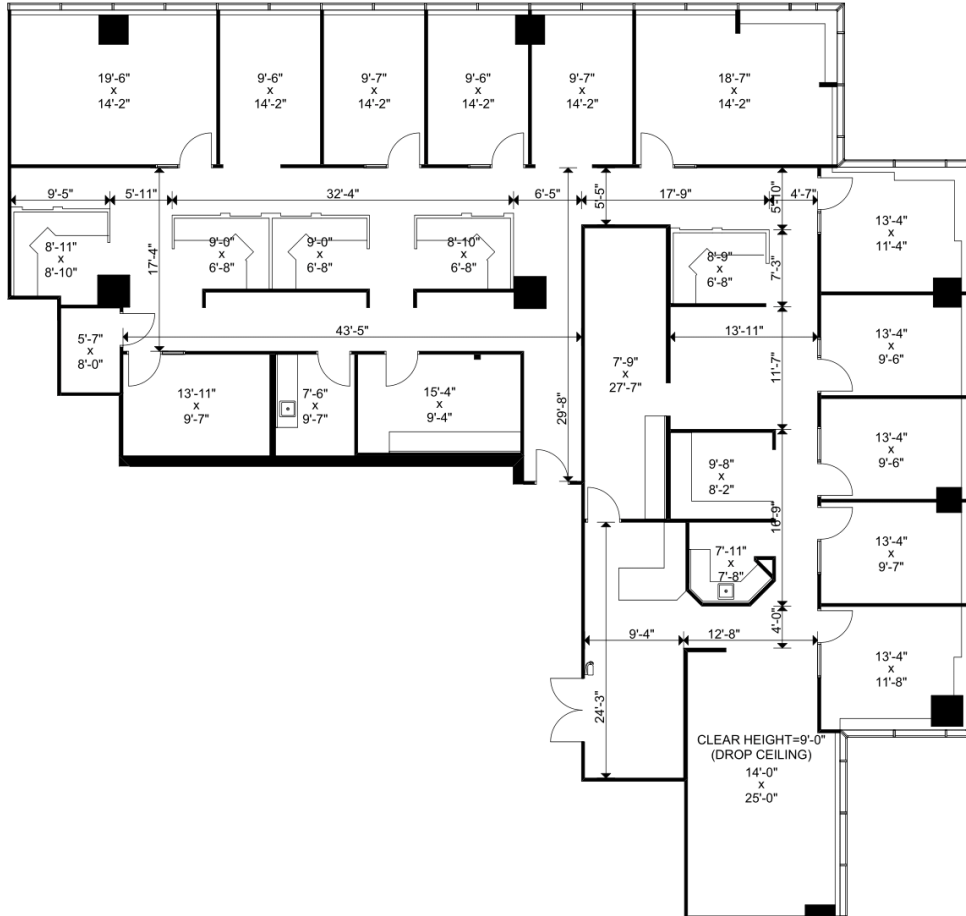

Suite 2590

Available Immediately
Suitable for Office

Opportunity to expand into Suite 2500 for an additional 10,053 sf

AREA – 5,641 SF

15
Private
Offices

1
Meeting
Rooms

2
Kitchen

Shared Common
Washrooms