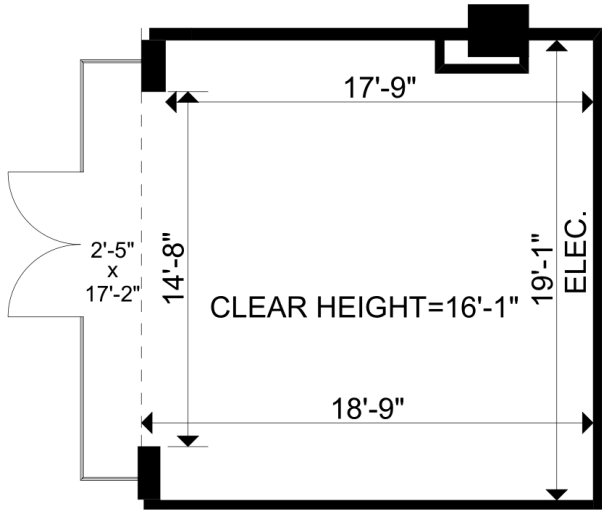

Suite 257

Available Immediately
Suitable for Retail

AREA – 365 SF