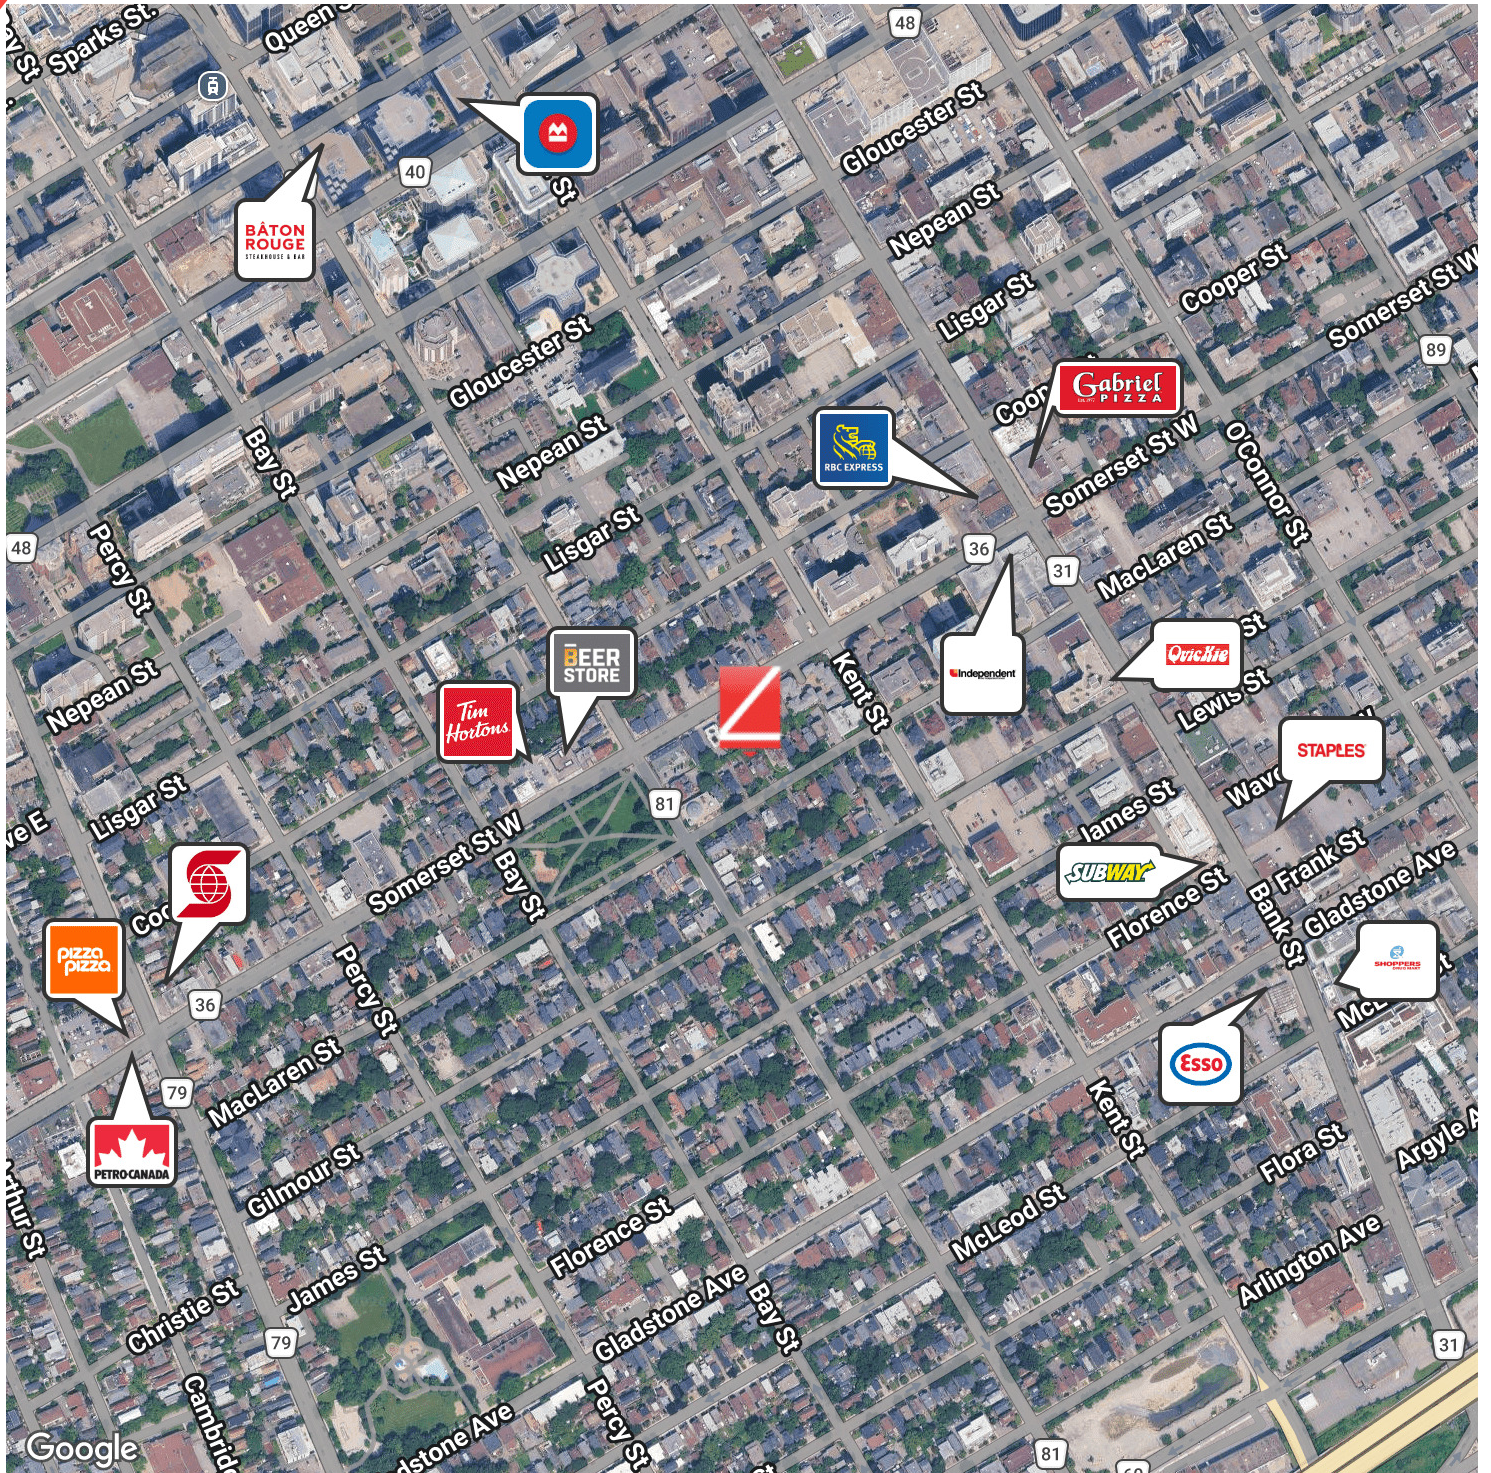

470 SOMERSET STREET WEST OTTAWA, ON K1R 5J8

Retailer Map

JOHN ZINATI

+1(613)880.4106

john@zinatirealty.com

TANYA WOLFGRAM

+1(613)447.2205

tanya@zinatirealty.com

92 CENTREPOINTE DRIVE • OTTAWA, ON K2G 6B1 • 613.853.4106 • ZINATIREALTY.COM

ZINATI
REALTY
COMMERCIAL BROKERAGE